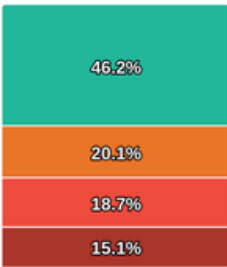

- At/Above Benchmark
- On Watch
- Intervention
- Urgent Intervention

Star Reading Current Student Growth Percentile (SGP) ?

Fall to Winter 2024-2025

53.2%

118 of 222 students scored at or above typical growth (35th current SGP) from Fall to the given test period
This is down 2% from Fall to Winter 2023-2024

Star Math Proficiency Rate (State Benchmark) ?

Late Fall 2024-2025

- Level 4
- Level 3
- Level 2
- Level 1

Star Math Proficiency Rate (District Benchmark) ?

Late Fall 2024-2025

- At/Above Benchmark
- On Watch
- Intervention
- Urgent Intervention