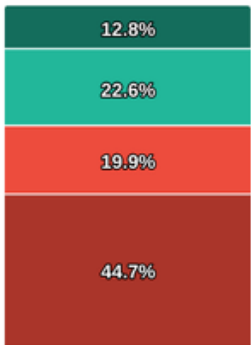

RPA STAR Testing Results Dec. 2024

Star Reading Proficiency Rate (State Benchmark) ?

Late Fall 2024-2025

- Level 4
- Level 3
- Level 2
- Level 1

Star Reading Proficiency Rate (District Benchmark) ?

Late Fall 2024-2025

- At/Above Benchmark
- On Watch
- Intervention
- Urgent Intervention

Star Reading Current Student Growth Percentile (SGP) ?

Fall to Winter 2024-2025

53.2%

118 of 222 students scored at or above typical growth (35th current SGP) from Fall to the given test period
This is down 2% from Fall to Winter 2023-2024