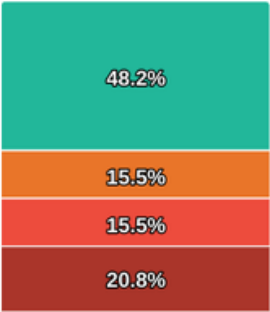

RPA STAR Testing Results Dec. 2024

Star Reading Proficiency Rate (State Benchmark) ?

Late Fall 2024-2025

- Level 4
- Level 3
- Level 2
- Level 1

Star Reading Proficiency Rate (District Benchmark) ?

Late Fall 2024-2025

- At/Above Benchmark
- On Watch
- Intervention
- Urgent Intervention

Star Reading Current Student Growth Percentile (SGP) ?

Fall to Winter 2024-2025

53.2%

118 of 222 students scored at or above typical growth (35th current SGP) from Fall to the given test period
This is down 2% from Fall to Winter 2023-2024