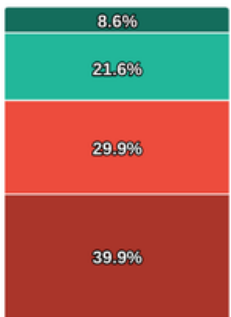

Star Math Proficiency Rate (State Benchmark) ?

Late Fall 2024-2025

- Level 4
- Level 3
- Level 2
- Level 1