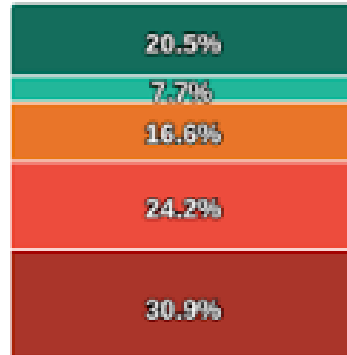

Star Math Proficiency Rate (District Benchmark) ?

Fall 2024-2025

- Above Benchmark
- At Benchmark
- On Watch
- Intervention
- Urgent Intervention