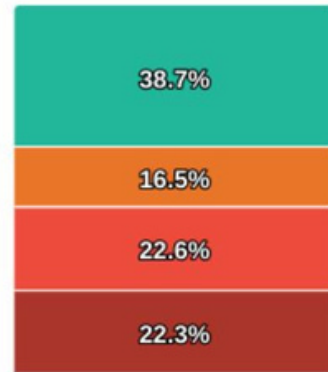

Star Math Proficiency Rate (District Benchmark) ?

Fall 2024-2025

- At/Above Benchmark
- On Watch
- Intervention
- Urgent Intervention