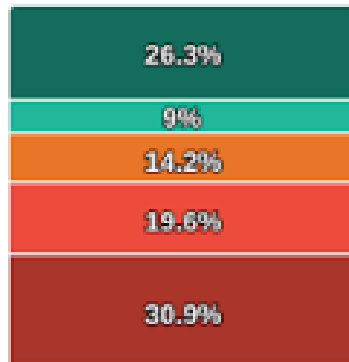

Reynolds School District 2024-2025

Star Reading Proficiency Rate (District Benchmark) ?

Fall 2024-2025

- Above Benchmark
- At Benchmark
- On Watch
- Intervention
- Urgent Intervention